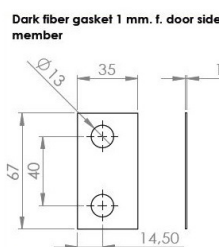

PRODUCT SHEET

Description:

Shower Hinge "Jaro" Up/Down, CPL, 90DG, Right, Wall/Glass, 6-8mm Glass Thickness, $\varnothing 14$ mm Drilling, All Brass Material,, Self closing from 45 DG, Hold Stop at 0 & 90 DG

Item number:

15.23.110-0

Units	Box	Carton	HS Code	Barcode
Pcs.	1	20	8302100090	
				5704866486002

SISO A/S

Mileparken 11
DK-2740 Skovlunde
Denmark
VAT: DK 24786013

Phone +45 45 830 900

www.siso.dk
siso@siso.dk

Danske Bank
Nytorv Branch
Copenhagen
SWIFT: DABADKKK

Account no.
4180 3112 112936
IBAN Account
DK7230003112112936