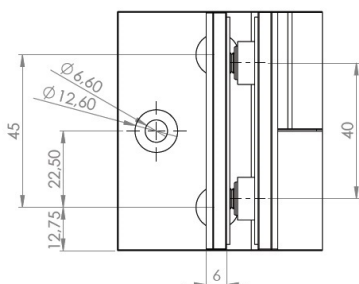

PRODUCT SHEET

Description:

Shower Hinge "Jaro" Up/Down, CPL, 90DG, Right, Wall/Glass, 6-8mm Glass Thickness, $\varnothing 14$ mm Drilling, All Brass Material,, Self closing from 45 DG, Hold Stop at 0 & 90 DG

Item number:

15.23.110-0

Units	Box	Carton	HS Code	Barcode
Pcs.	1	20	8302100090	
				5704866486002

SISO A/S

Mileparken 11
DK-2740 Skovlunde
Denmark
VAT: DK 24786013

Phone +45 45 830 900

www.siso.dk
siso@siso.dk

Danske Bank
Nytorv Branch
Copenhagen
SWIFT: DABADKKK

Account no.
4180 3112 112936
IBAN Account
DK7230003112112936