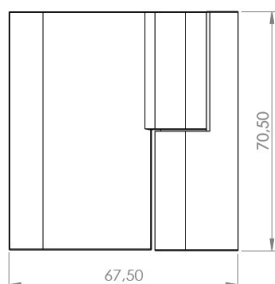

## Description:

Shower Hinge "Jaro" Up/Down, CPL, 90DG, Right, Wall/Glass, 6-8mm Glass Thickness,  $\varnothing 14$ mm Drilling, All Brass Material,, Self closing from 45 DG, Hold Stop at 0 & 90 DG

## Item number:

15.23.110-0

Units	Box	Carton	HS Code	Barcode
Pcs.	1	20	8302100090	
				5704866486002