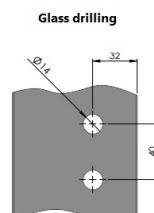

PRODUCT SHEET

Description:

Shower Hinge "Jaro" Up/Down, CPL, 90DG, Right, Wall/Glass, 6-8mm Glass Thickness, $\varnothing 14$ mm Drilling, All Brass Material,, Self closing from 45 DG, Hold Stop at 0 & 90 DG

Item number:

15.23.110-0

Units	Box	Carton	HS Code	Barcode
Pcs.	1	20	8302100090	
				5704866486002

SISO A/S

Mileparken 11
DK-2740 Skovlunde
Denmark
VAT: DK 24786013

Phone +45 45 830 900

www.siso.dk
siso@siso.dk

Danske Bank
Nytorv Branch
Copenhagen
SWIFT: DABADKKK

Account no.
4180 3112 112936
IBAN Account
DK7230003112112936