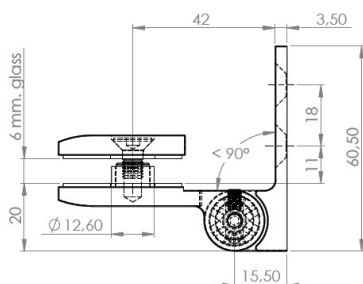

PRODUCT SHEET

Description:

Shower Hinge "Jaro" Up/Down, CPL, 90DG, Right, Wall/Glass, 6-8mm Glass Thickness, $\varnothing 14$ mm Drilling, All Brass Material,, Self closing from 45 DG, Hold Stop at 0 & 90 DG

Item number:

15.23.110-0

Units	Box	Carton	HS Code	Barcode
Pcs.	1	20	8302100090	
				5704866486002

SISO A/S

Mileparken 11
DK-2740 Skovlunde
Denmark
VAT: DK 24786013

Phone +45 45 830 900

www.siso.dk
siso@siso.dk

Danske Bank
Nytorv Branch
Copenhagen
SWIFT: DABADKKK

Account no.
4180 3112 112936
IBAN Account
DK7230003112112936